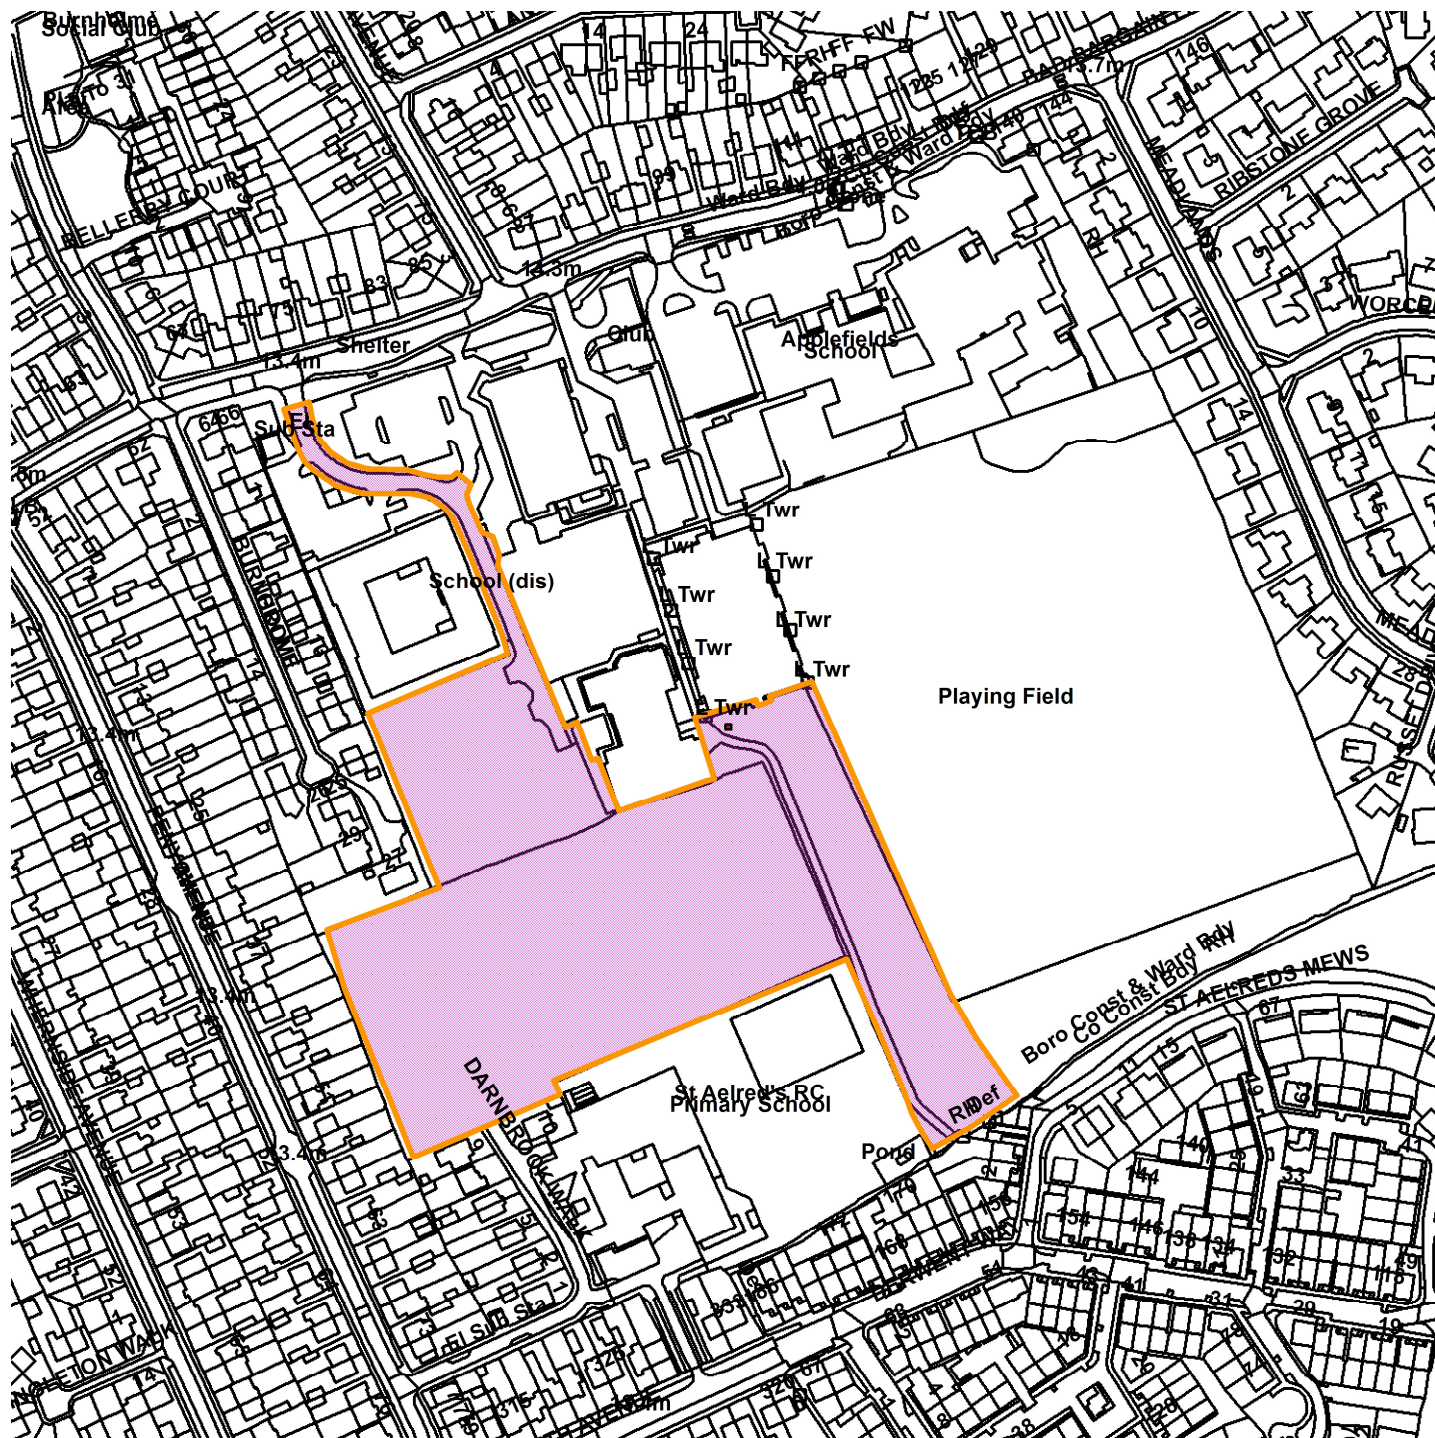

## Burnholme Community Hub, Mossdale Avenue, YO31 0HA

GIS by ESRI (UK)

Scale : 1:2779

Reproduced from the Ordnance Survey map with the permission of the Controller of Her Majesty's Stationery Office © Crown Copyright 2000.

Unauthorised reproduction infringes Crown Copyright and may lead to prosecution or civil proceedings.

Produced using ESRI (UK)'s MapExplorer 2.0 - <http://www.esriuk.com>

<b>Organisation</b>	City of York Council
<b>Department</b>	Economy & Place
<b>Comments</b>	Site Location Plan
<b>Date</b>	12 April 2021
<b>SLA Number</b>	